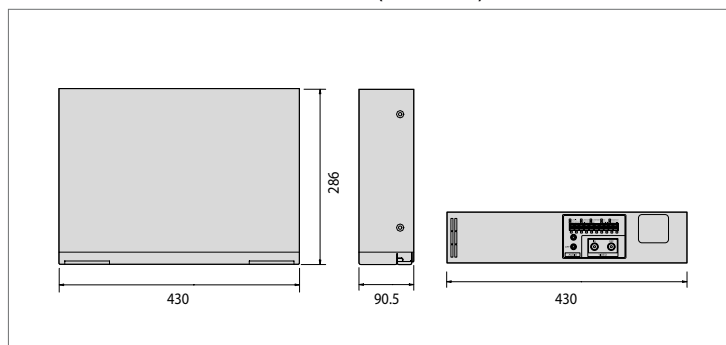

Body: All aluminum, gauge 12, alloy # 3105H14

Cover: Hinged, key locked / Finish: Black polyurethane coating / Weight: 11lb (5kg)

Dimensions: (HxWxD) 6.0" x 18.50" x 17.0" / 152 x 470 x 432mm

SRV-960A | TECHNICAL SPECIFICATIONS

Dimensions (unit : mm)

Front/Rear Panel

SPECIFICATIONS

Picture	Resolution	300 Color/350 BW TV lines
Video	Recording Method	Rotation Head Azimuth Type
	REC/PB Speeds	6H/18H/30H/72H/120H/168H/240H/ 480H/960H/000H
Input		1 Channel, (1Vp-p unbalanced, 75 ohm)
	Output	1 Channel, (1Vp-p unbalanced, 75 ohm)
Audio	Signal/Noise	Above 43db
	Recording Mode	L6, L18, L30H
	Input	1 Channel, -8db
	Output	1 Channel, -8db
	Signal/Noise	Above 40db
Tape Speed		11.12mm/sec (L6Hr Mode)
Tape	Front	Loading
	Applicable Video Tapes	T-30, T-60, T-90, T-120, T-160
Recording System		Manual/Program/Alarm/Series REC/ Repeat REC/1-Shot
System	Modes	NTSC
	Controls	Jog/Shuttle
		Playback/Rec/Stop/Eject Slow/Still/Fast Rewind & Forwarding Fwd/Rev Search
Connector Rear	Video	2 BNC Input/Outputs (Composite),
	Audio	2 RCA Input/Outputs
	Alarm	In/Out/Reset/Gnd
	Series	In/Out/Gnd
	Tape End	Out
	Trigger	Out
Operating Temperature		41° ~ 104° F (5° ~ 40° C)
Operating Humidity		Below 80%
Power Source		120VAC, 60Hz
Power Consumption		16W
Physical Specifications	Dimension (W x H x D)	16.93" x 3.56" x 12.26" (430 x 90.5 x 311.5mm)
	Weight	9.48lbs./4.3Kg
Certifications	UL, FCC, IC	